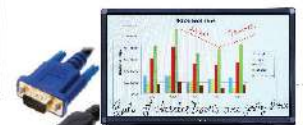

Extends Display -

Simply extend display to external panel with RGB / HDMI output*.